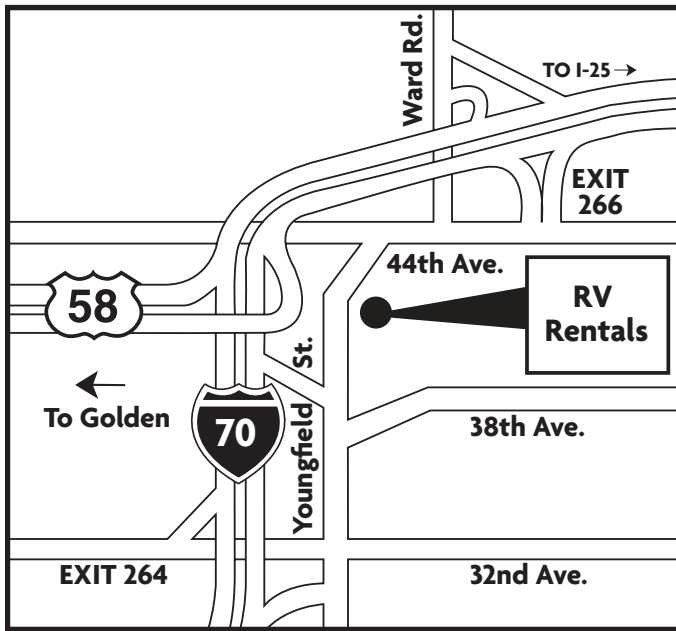

MOTURIS RV AND CAMPING WORLD

DENVER

4100 Youngfield Street
Wheat Ridge, CO 80033

800.222.6795

From I-25 N or South to I-70 W: Exit 266, turn Left onto Ward Road, turn Right onto 44th, turn Left onto Youngfield.

From I-70 E: Exit 264, turn Left onto Youngfield.

Store Hours

Mon-Fri: 09.00 - 17.00 hrs • Sat: 09.00 - 12.00 hrs

Pick up time:

09.00 - 10.30 and 13.00 - 15.00 (Afternoon pick-up only, Mon-Fri)

Drop-off time:

DENVER (DEN)

4100 Youngfield Street
Wheat Ridge, CO 80033
800.222.6795

FT. LAUDERDALE / MIAMI (FLL)

3901 N.W. 16th St
Lauderhill, FL 33311
800.278.2275

FT. MEYERS (RSW)

5600 Enterprise Pkwy.
Fort Myers, FL 33905
800.553.9730