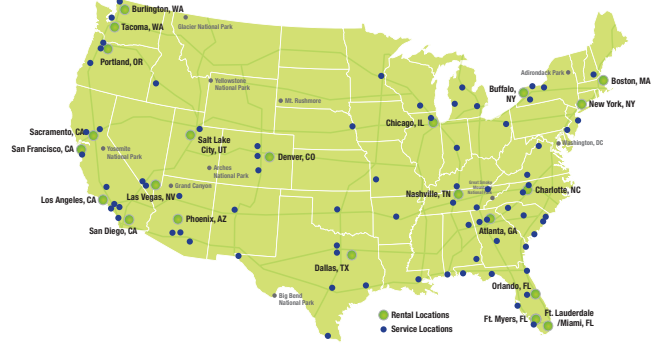

Nationwide Locations

ATLANTA (ATL)

505 Parkway 575
Woodstock, GA 30188
866.591.3622

BOSTON (BOS)

274 Newburyport Turnpike
Route 1
Rowley, MA 01969
800.890.2909

BUFFALO/ ROCHESTER (BUF)

1000 Sanford Road North
Churchville, NY 14428
866.393.6438

CHICAGO (ORD)

4450 Darrell Road
Island Lake, IL 60042
888.498.8014

DALLAS (DFW)

5209 I-35 North
Denton, TX 76207
800.527.4812

DENVER (DEN)

4100 Youngfield Street
Wheat Ridge, CO 80033
800.222.6795

FT. LAUDERDALE / MIAMI (FLL)

3901 N.W. 16th St
Lauderhill, FL 33311
800.278.2275

FT. MEYERS (RSW)

5600 Enterprise Pkwy.
Fort Myers, FL 33905
800.553.9730

LAS VEGAS (LAS)

13175 Las Vegas Blvd South
Las Vegas, NV 89044
877.594.3353

LOS ANGELES (LAX)

12624 Rosecrans Avenue
Santa Fe Springs, CA 90670
888.547.1777

NASHVILLE (BNA)

2622 Music Valley Dr.
Nashville, TN 37214
800.831.0111

NEW YORK (NYC)

11 Rockland Park Avenue
Tappan, NY 10983
866.365.0747

ORLANDO (MCO)

5175 West Highway 192
Kissimmee, FL 34746
800.327.9153

PHOENIX (PHX)

2222 E. Main St.
Mesa, AZ 85213
877.882.9815

PORTLAND (PDX)

24000 NE Sandy Blvd
Wood Village, OR 97060
888.240.7979

SACRAMENTO (SMF)

4435 Granite Dr.
Rocklin, CA 95677
800.437.5332

SALT LAKE CITY (SLC)

13111 South Minuteman Dr.
Draper, UT 84020
800.294.1240

SAN DIEGO (SAN)

200 Travelers Way
San Marcos, CA 92069
800.874.4346

SAN FRANCISCO (SFO)

420 San Leandro Blvd
San Leandro, CA 94577
877.562.7566

STATESVILLE (CLT)

1220 Morland Drive
Statesville, NC 28687
888.224.3059

TACOMA (SEA)

4650 16th Street East
Fife, WA 98424
800.526.4165

VANCOUVER (YVR)

1240 Old Highway 99
Burlington, WA 98233
866.337.4810