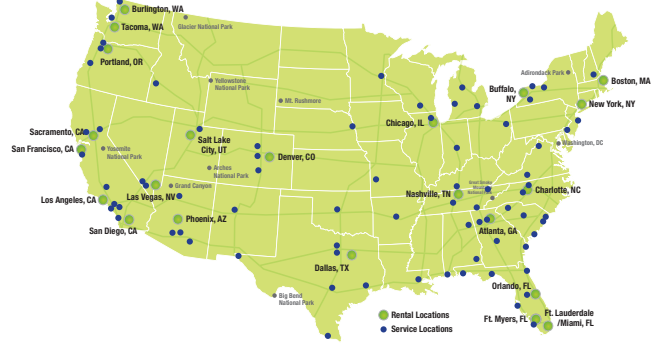

Nationwide Locations

ATLANTA (ATL)

505 Parkway 575
Woodstock, GA 30188
866.591.3622

BOSTON (BOS)

274 Newburyport Turnpike
Route 1
Rowley, MA 01969
800.890.2909

BUFFALO/ ROCHESTER (BUF)

1000 Sanford Road North
Churchville, NY 14428
866.393.6438

CHICAGO (ORD)

4450 Darrell Road
Island Lake, IL 60042
888.498.8014

DALLAS (DFW)

5209 I-35 North
Denton, TX 76207
800.527.4812

DENVER (DEN)

4100 Youngfield Street
Wheat Ridge, CO 80033
800.222.6795

FT. LAUDERDALE / MIAMI (FLL)

3901 N.W. 16th St
Lauderhill, FL 33311
800.278.2275

FT. MEYERS (RSW)

5600 Enterprise Pkwy.
Fort Myers, FL 33905
800.553.9730

LAS VEGAS (LAS)

13175 Las Vegas Blvd South
Las Vegas, NV 89044
877.594.3353

LOS ANGELES (LAX)

12624 Rosecrans Avenue
Santa Fe Springs, CA 90670
888.547.1777

NASHVILLE (BNA)

2622 Music Valley Dr.
Nashville, TN 37214
800.831.0111

NEW YORK (NYC)

11 Rockland Park Avenue
Tappan, NY 10983
866.365.0747

ORLANDO (MCO)

5175 West Highway 192
Kissimmee, FL 34746
800.327.9153

PHOENIX (PHX)

2222 E. Main St.
Mesa, AZ 85213
877.882.9815

PORTLAND (PDX)

24000 NE Sandy Blvd
Wood Village, OR 97060
888.240.7979

SACRAMENTO (SMF)

4435 Granite Dr.
Rocklin, CA 95677
800.437.5332

SALT LAKE CITY (SLC)

13111 South Minuteman Dr.
Draper, UT 84020
800.294.1240

SAN DIEGO (SAN)

200 Travelers Way
San Marcos, CA 92069
800.874.4346

SAN FRANCISCO (SFO)

420 San Leandro Blvd
San Leandro, CA 94577
877.562.7566

STATESVILLE (CLT)

1220 Morland Drive
Statesville, NC 28687
888.224.3059

TACOMA (SEA)

4650 16th Street East
Fife, WA 98424
800.526.4165

VANCOUVER (YVR)

1240 Old Highway 99
Burlington, WA 98233
866.337.4810