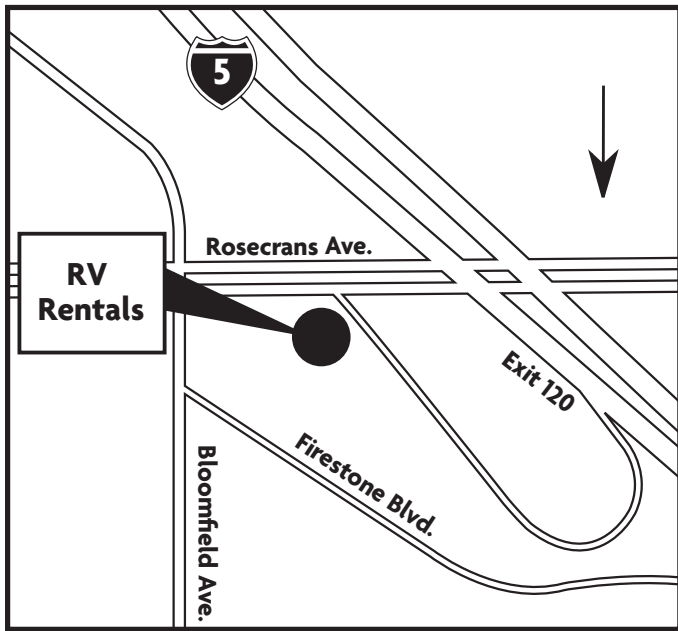

MOTURIS RV AND CAMPING WORLD

LOS ANGELES

12624 Rosecrans Avenue
Santa Fe Springs, CA 90670

888.547.1777

From I-5 S: Take Rosecrans exit and turn left onto Rosecrans Ave. Turn left onto Bloomfield Ave. Turn left onto Firestone Blvd.

From I-5 N: Take Rosecrans exit and turn left onto Rosecrans Ave. Turn left onto Bloomfield Ave. Turn left onto Firestone Blvd.

Store Hours

Mon-Fri: 09.00 - 17.00 hrs • Sat: 09.00 - 12.00 hrs

Pick up time:

09.00 - 10.30 and 13.00 - 15.00 (Afternoon pick-up only, Mon-Fri)

Drop-off time:

09.00-10.30 hrs

Call **877-297-3687 (CW-RENTS)**
for Reservations and Information

Nationwide Locations

ATLANTA (ATL)

505 Parkway 575
Woodstock, GA 30188
866.591.3622

1220 Morland Drive
Statesville, NC 28687
888.224.3059

TACOMA (SEA)

4650 16th Street East
Fife, WA 98424
800.526.4165

VANCOUVER (YVR)

1240 Old Highway 99
Burlington, WA 98233
866.337.4810